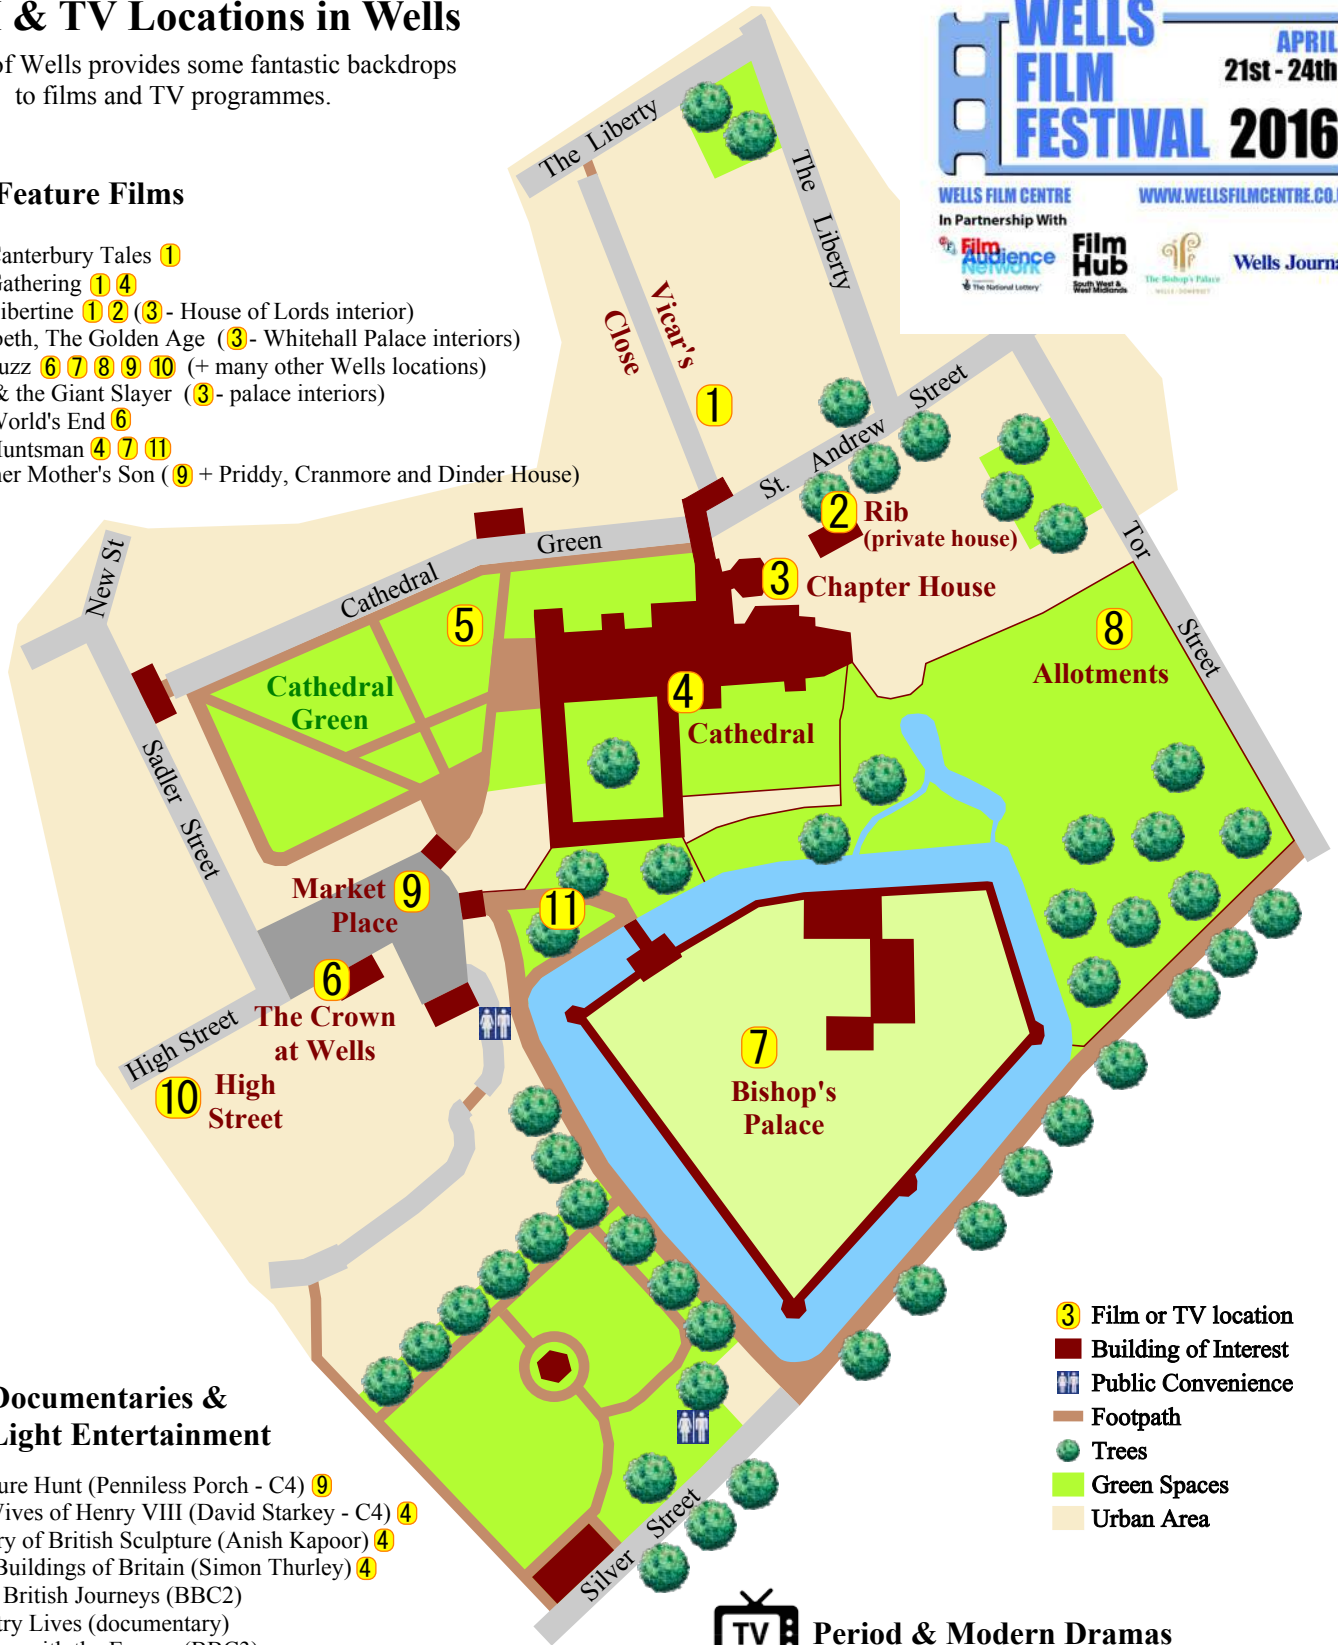

Period & Modern Dramas

- 1978 Blake's 7 (Avalon Project in Milton Quarry - BBC)
- 1984 Robin of Sherwood (ITV)
  - (Robin Hood & the Sorcerer) ④
  - (The Swords of Wayland) ④
- 2000 Elizabeth R (2 of 4 episodes - C4) ④
- 2003 He Knew He Was Right (Trollope - BBC) ① ② ⑤
- 2007 Dr Who (The Lazarus Experiment - BBC1) ④
- 2008 Bonekickers (episode 6 - BBC1) ⑦
- 2010 The Pillars of the Earth (8 part historical drama) ④
- 2013 New Worlds (historical drama - C4) ① ④
- 2014 Galavant (comedy musical - ABC TV) ④
- 2014 Wolf Hall (from a Hilary Mantel novel - BBC2) ① ③ ④
- 2014 The Hollow Crown (Richard III drama - BBC) ① ③ ④ ⑤

WELLS FILM FESTIVAL 2016

APRIL
21st - 24th

WELLS FILM CENTRE
In Partnership With

WWW.WELLSFILMCENTRE.CO.UK

The National Lottery

South West & South West Wales

WELLS HERITAGE

- ③ Film or TV location
- Building of Interest
- ♿ Public Convenience
- Footpath
- Trees
- Green Spaces
- Urban Area